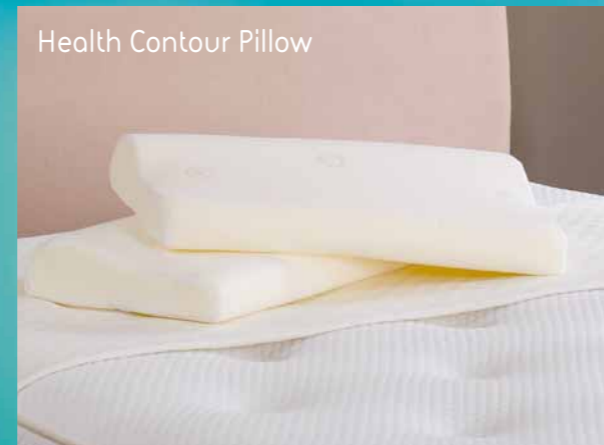

## Health Support 4000

With luxury upholstery layers, experience the posture-support properties of the Health Support 4000, and feel yourself relax for a comfortable, restful sleep.

- Open coil spring unit for firm support
- Luxury layers of quality upholstery fillings for added comfort
- Deluxe micro-quilted pillow top
- No-turn mattress
- Padded top base
- Sizes available – 90cm (3'0"), 135cm (4'6"), 150cm (5'0"), 180cm (6'0")

# Health pillows

At Kaymed, we know how important it is to maintain the correct posture whilst sleeping, in order to have a restful night that will leave you feeling rejuvenated in the morning. That is why we have formulated two pillows to complement our unique mattresses and enable the correct sleeping posture to be gained every night.

Designed in a traditional pillow shape, the Memory Fill Pillow is made from quality visco elastic, which moulds to the shape of the head and neck, relieving pressure points and helping to support the head perfectly for the ideal sleeping position.

- Quality memory foam pillow
- Helps relieve pressure on the head and neck
- Traditionally shaped for excellent comfort cushioning
- Cotton rich cover for outer comfort

Also constructed from visco elastic, the Contour Pillow is specially designed to give more support to the neck. Shaped to follow the shape of the shoulders, neck and head, this pillow provides optimum support to help maintain the correct sleeping position.