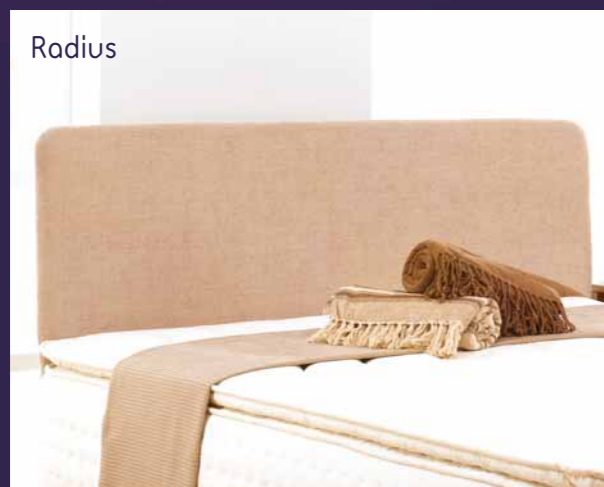

The SleepSpa range of headboards

At Kaymed, we understand that beds are a major feature in your bedroom. That is why we have developed a range of stylish headboards to help complement your Kaymed bed. With a choice of four designs and a range of stylish fabrics, you'll be sure to find a headboard that matches your tastes.